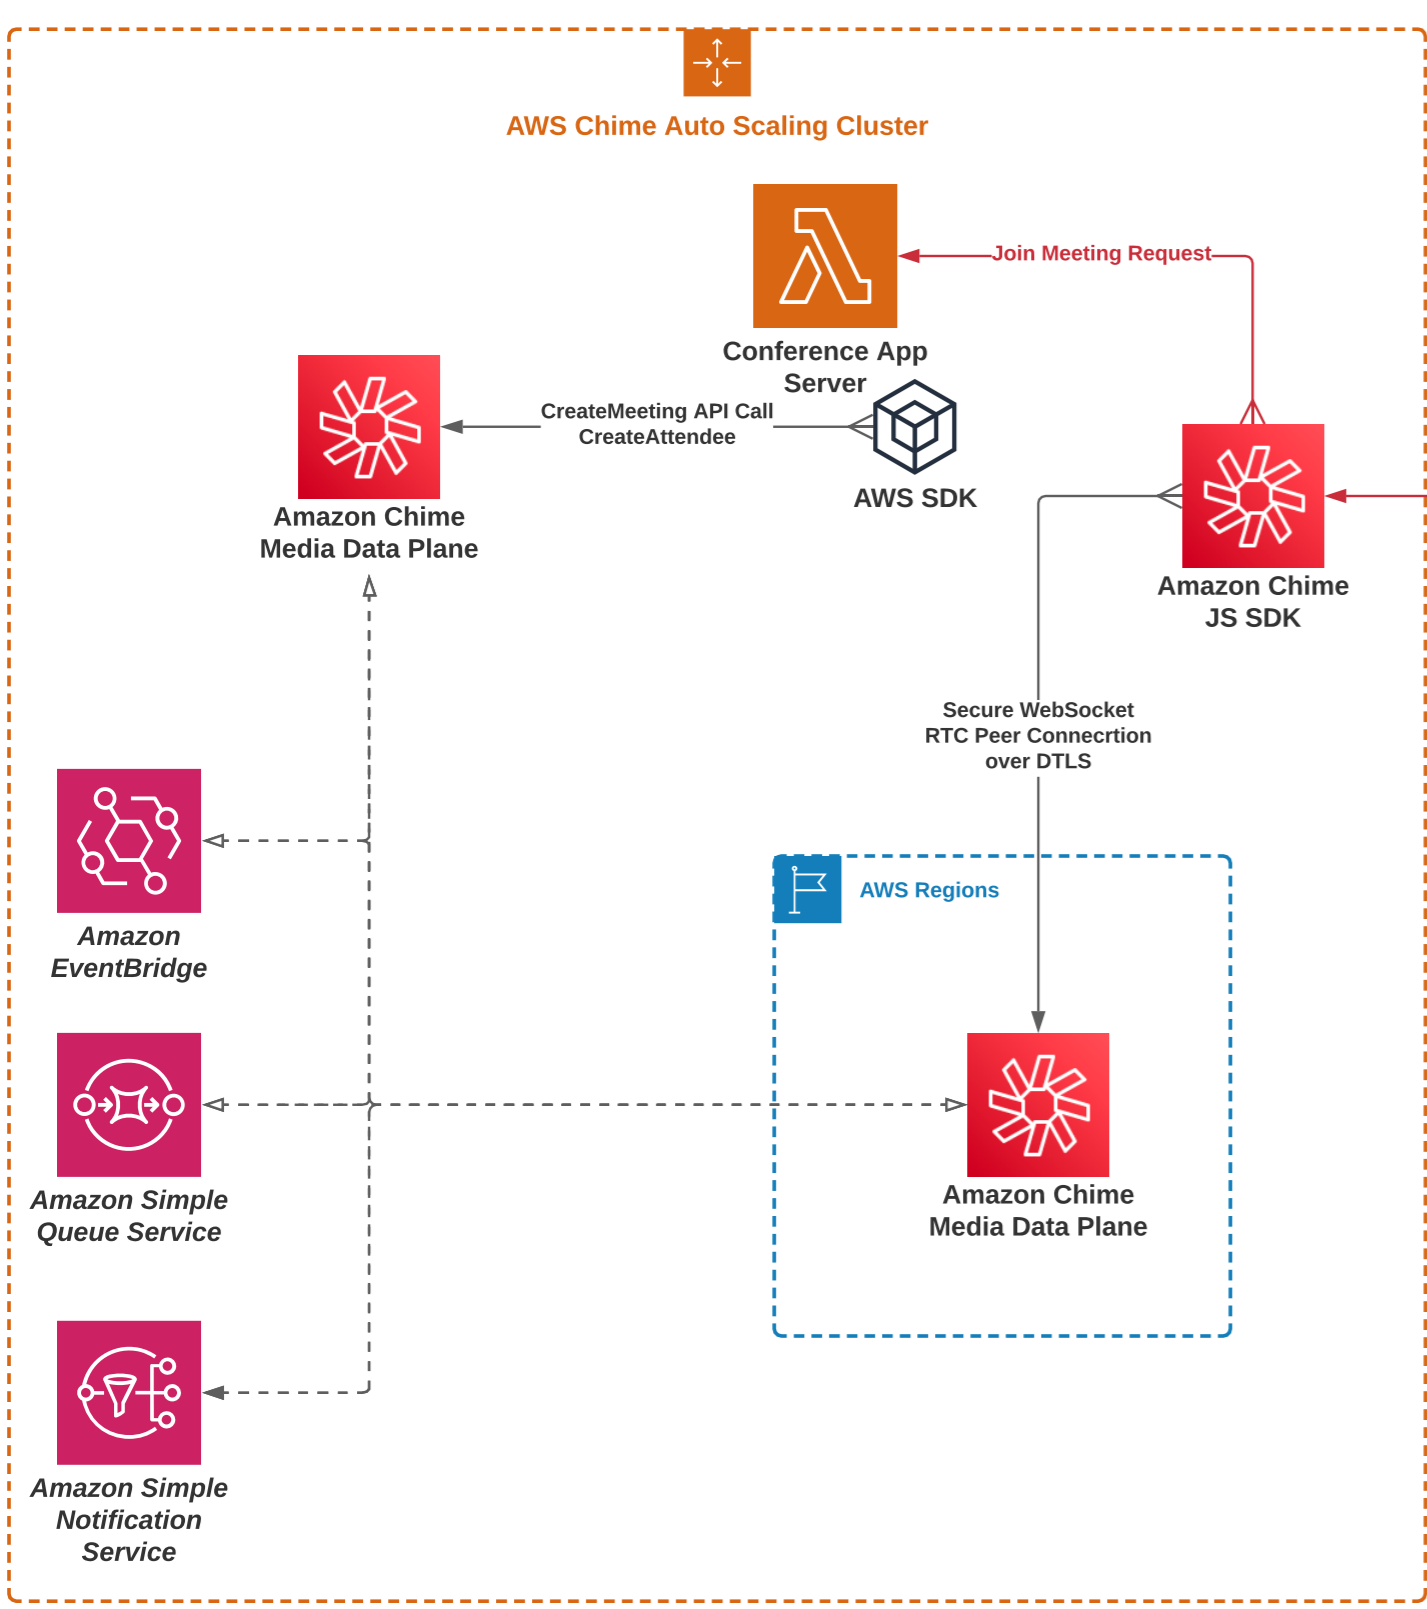

Timegram User Facing

AWS Chime Auto Scaling Cluster

Timegram Instance HELM Cluster