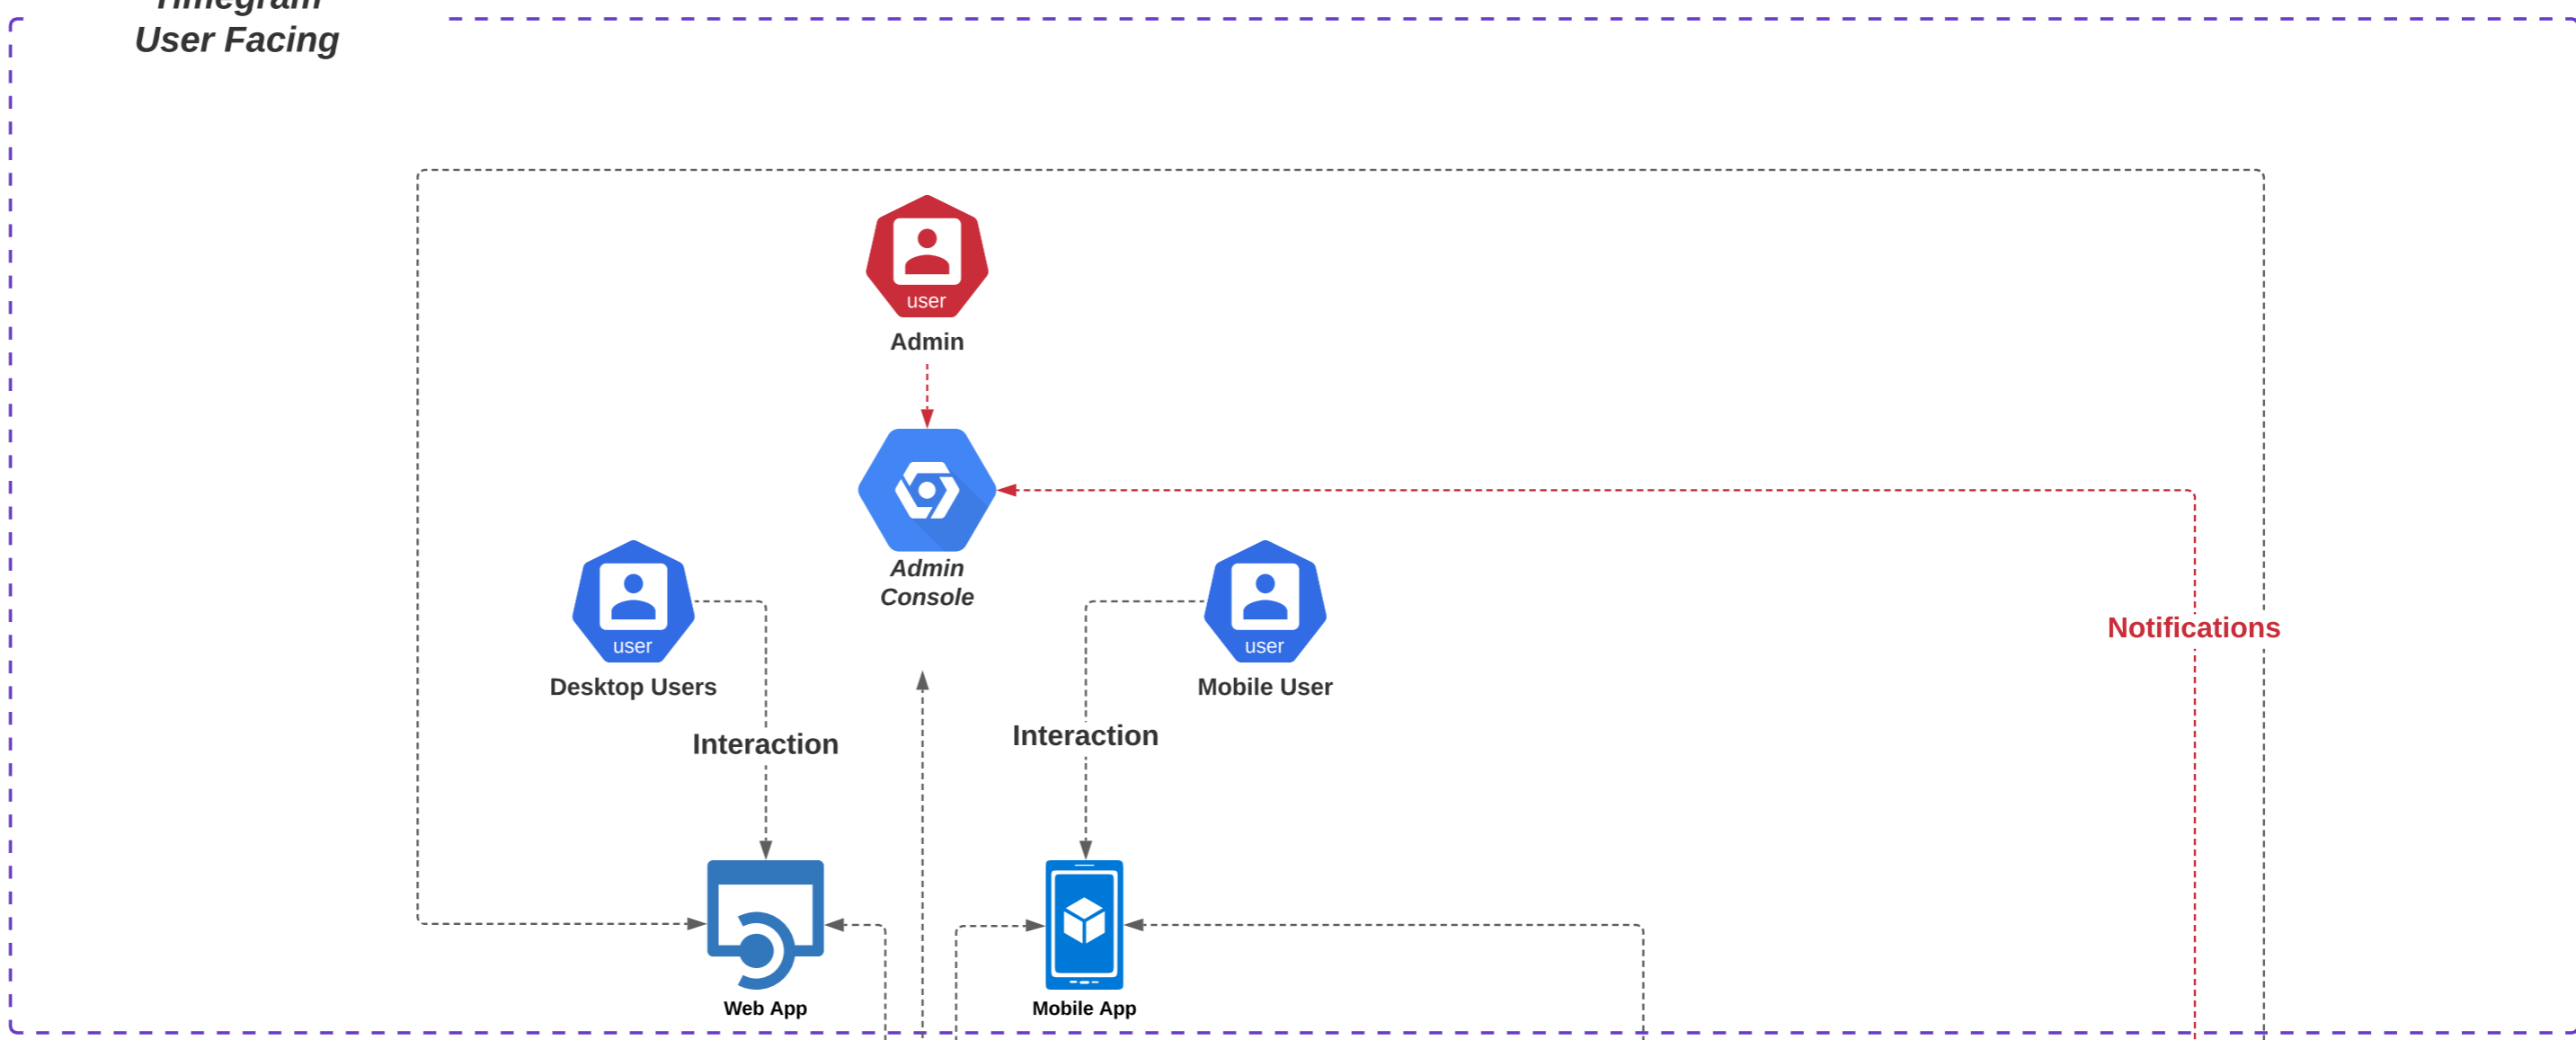

Timegram User Facing

AWS Chime Auto Scaling Cluster

Timegram Instance HELM Cluster