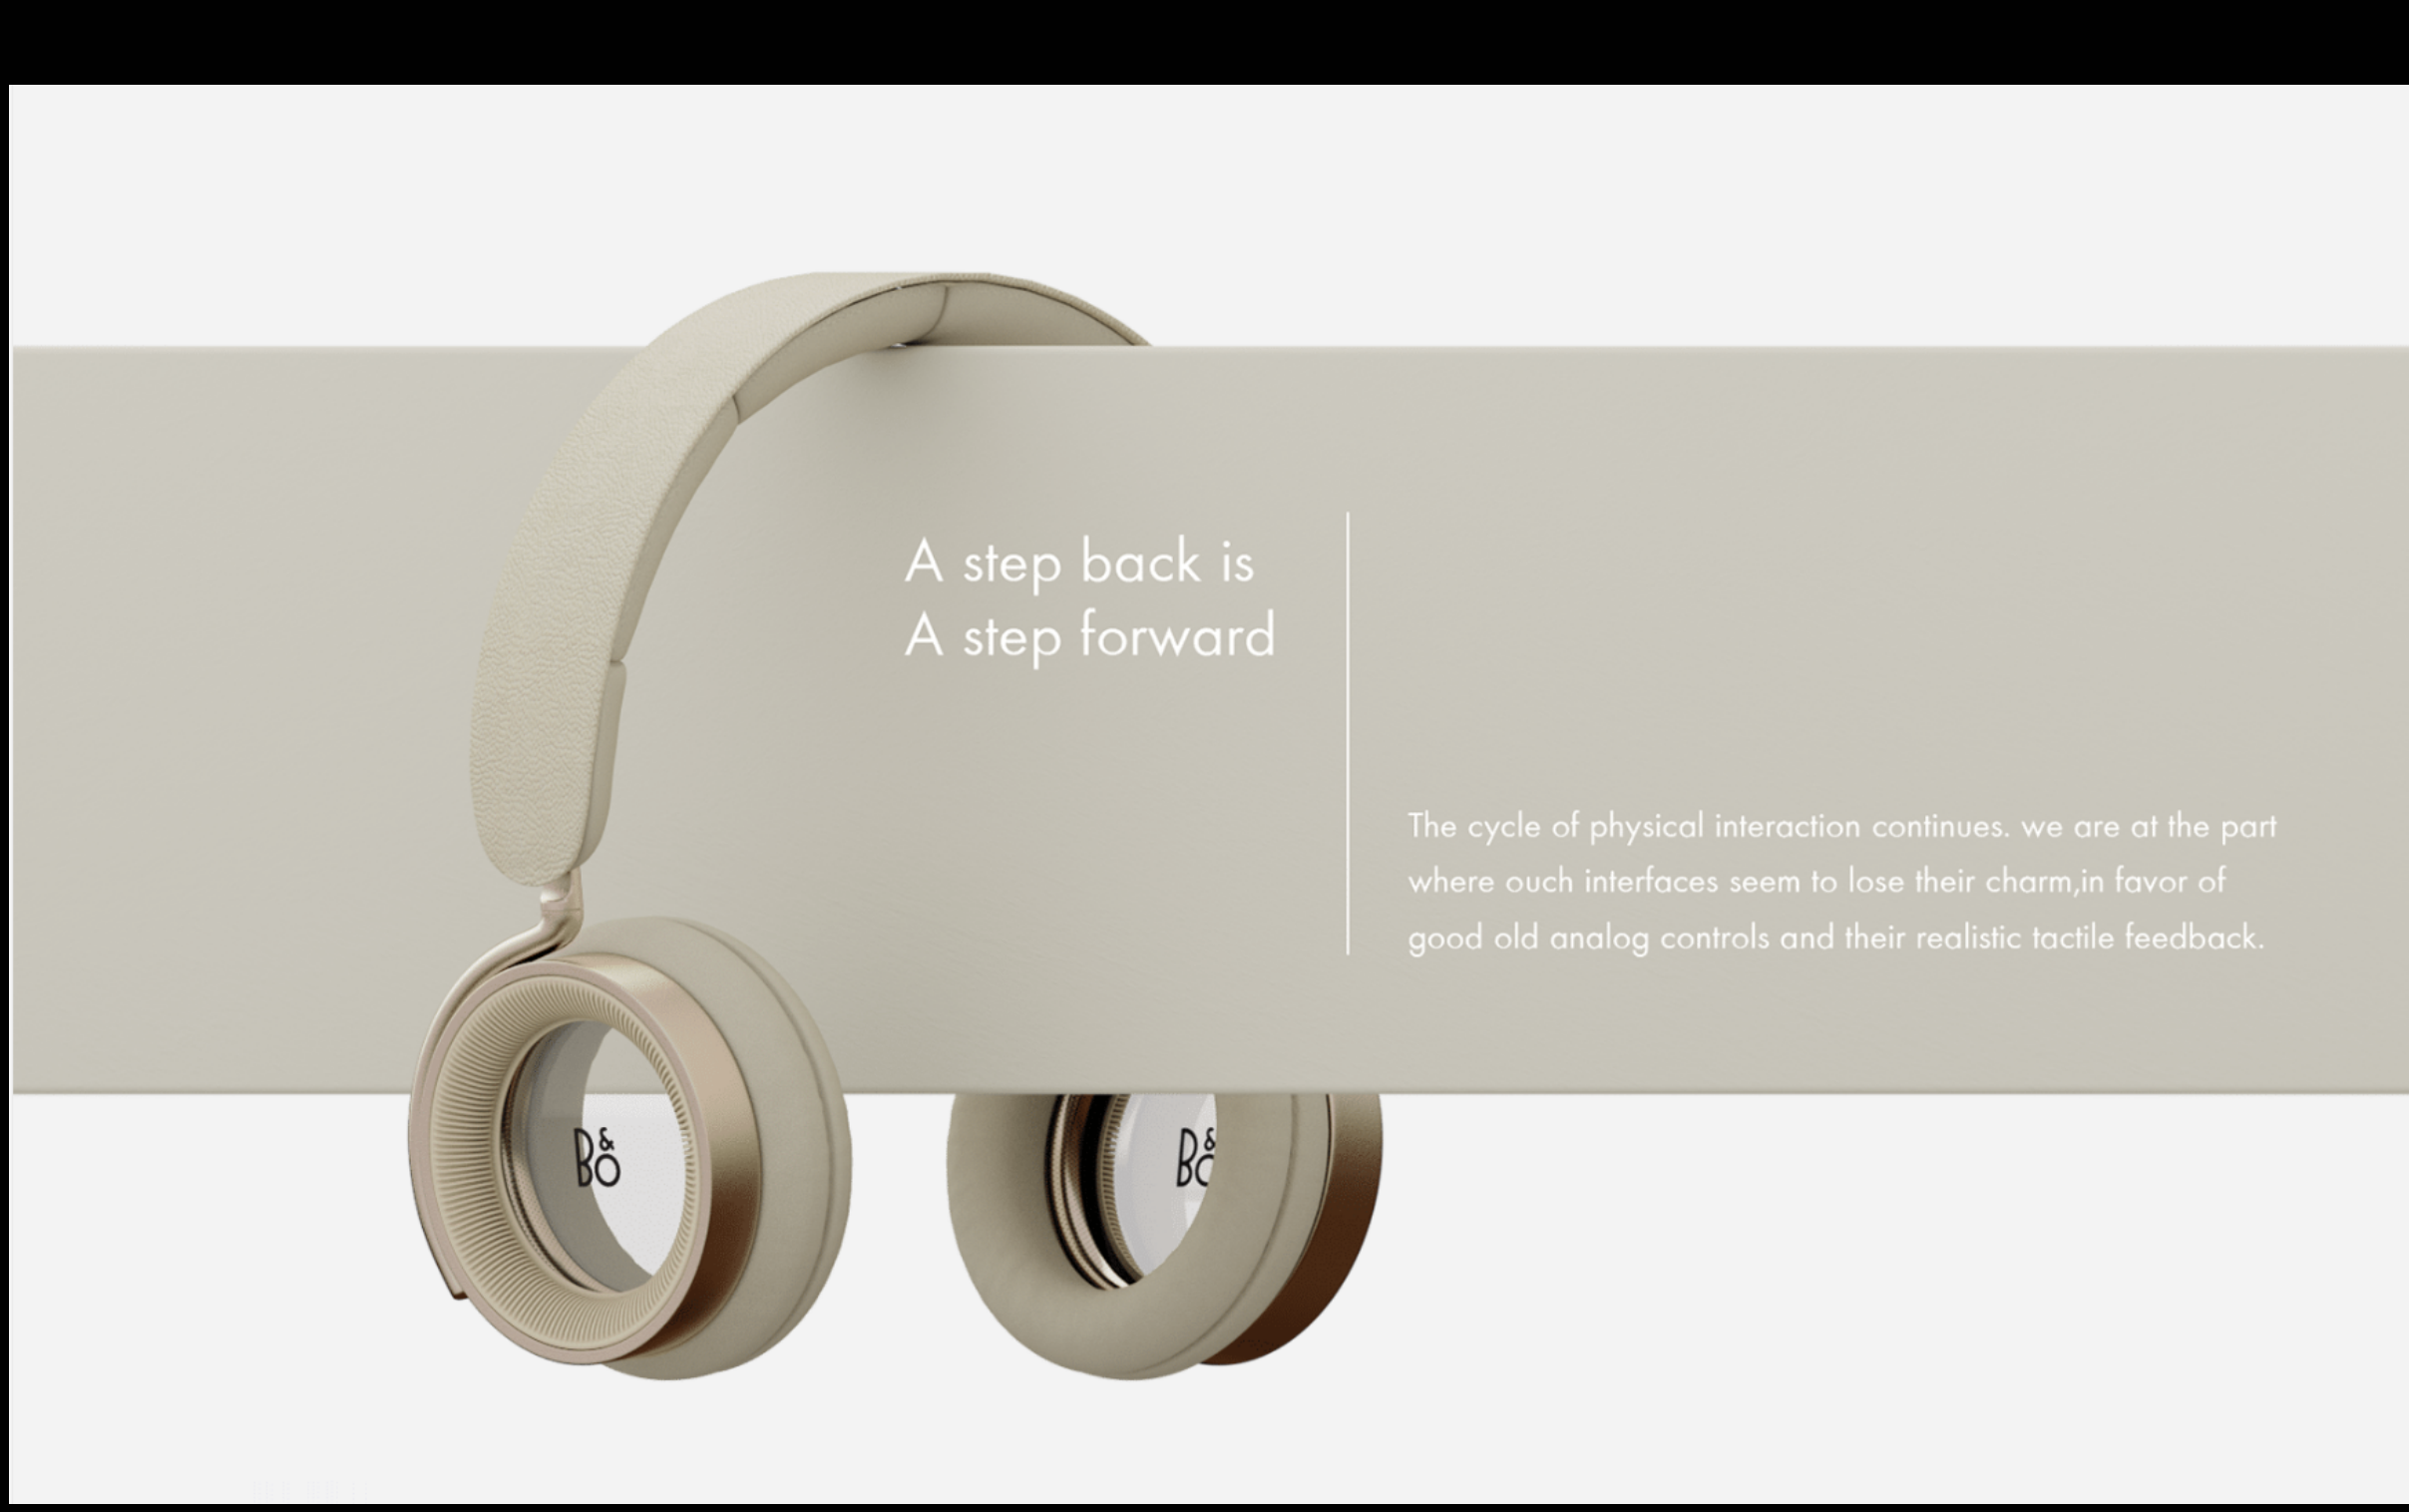

Link_5

Размещение 3х слуховых аппаратов схожим образом. Попробовать 2 варианта:

1. 3 устройства на одном стенде
2. Каждое устройство отдельно (как здесь)

A step back is A step forward