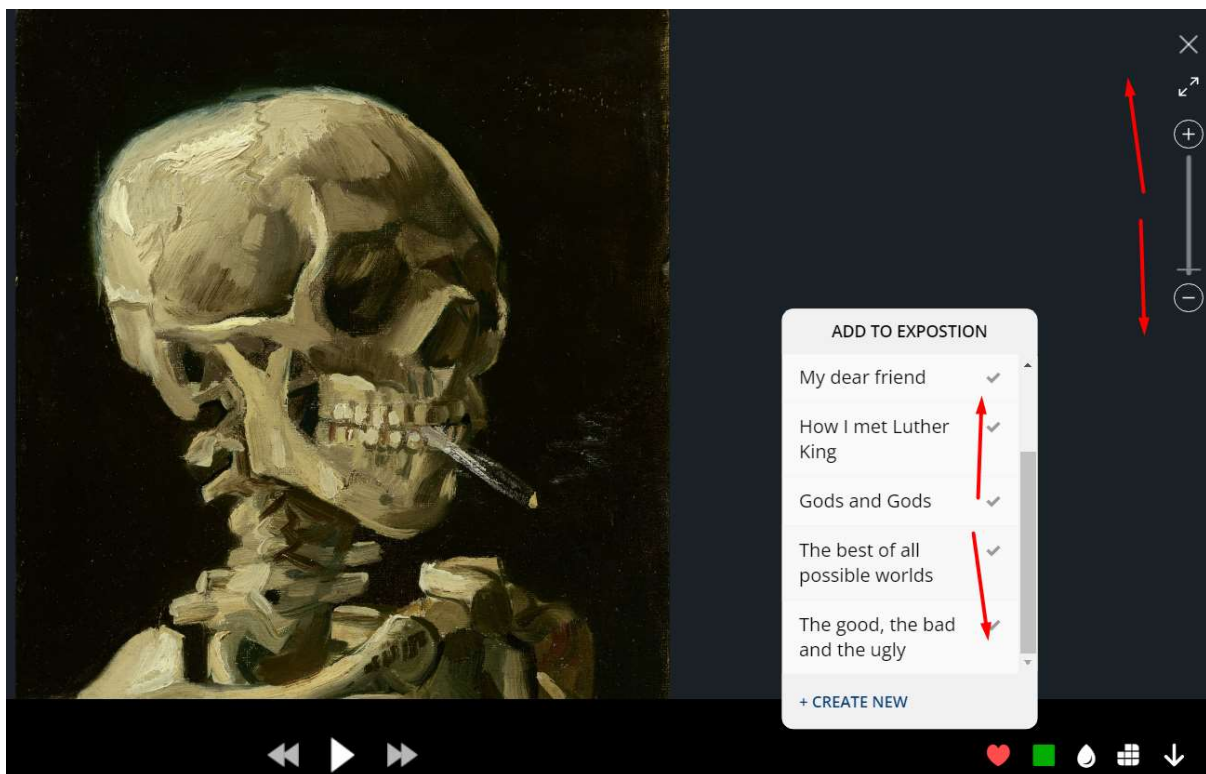

Date: 1874

Art form: Painting

Aesthetic Value: Feminine , Sensuality , Magic

Style: Impressionism

Genre: Genre

Medium: Oil , Canvas

Subject: Garden , Nature

The painting depicts a young couple in a box at the theatre by Nini Lopez, Renoir's new model who would be his next few years. The man was his brother Edmond. The painting was as much about being seen as making her presence obvious, her companion wearing glasses.

Share:

JUDGE

Дектопная версия

1. В галерее если выбрать экспозицию

Скролить если будем , То скролитса и увеличение уменьшение артворка одновременно. Когда мышка наведена на область экспозиций , то скрол только экспозиции делать.