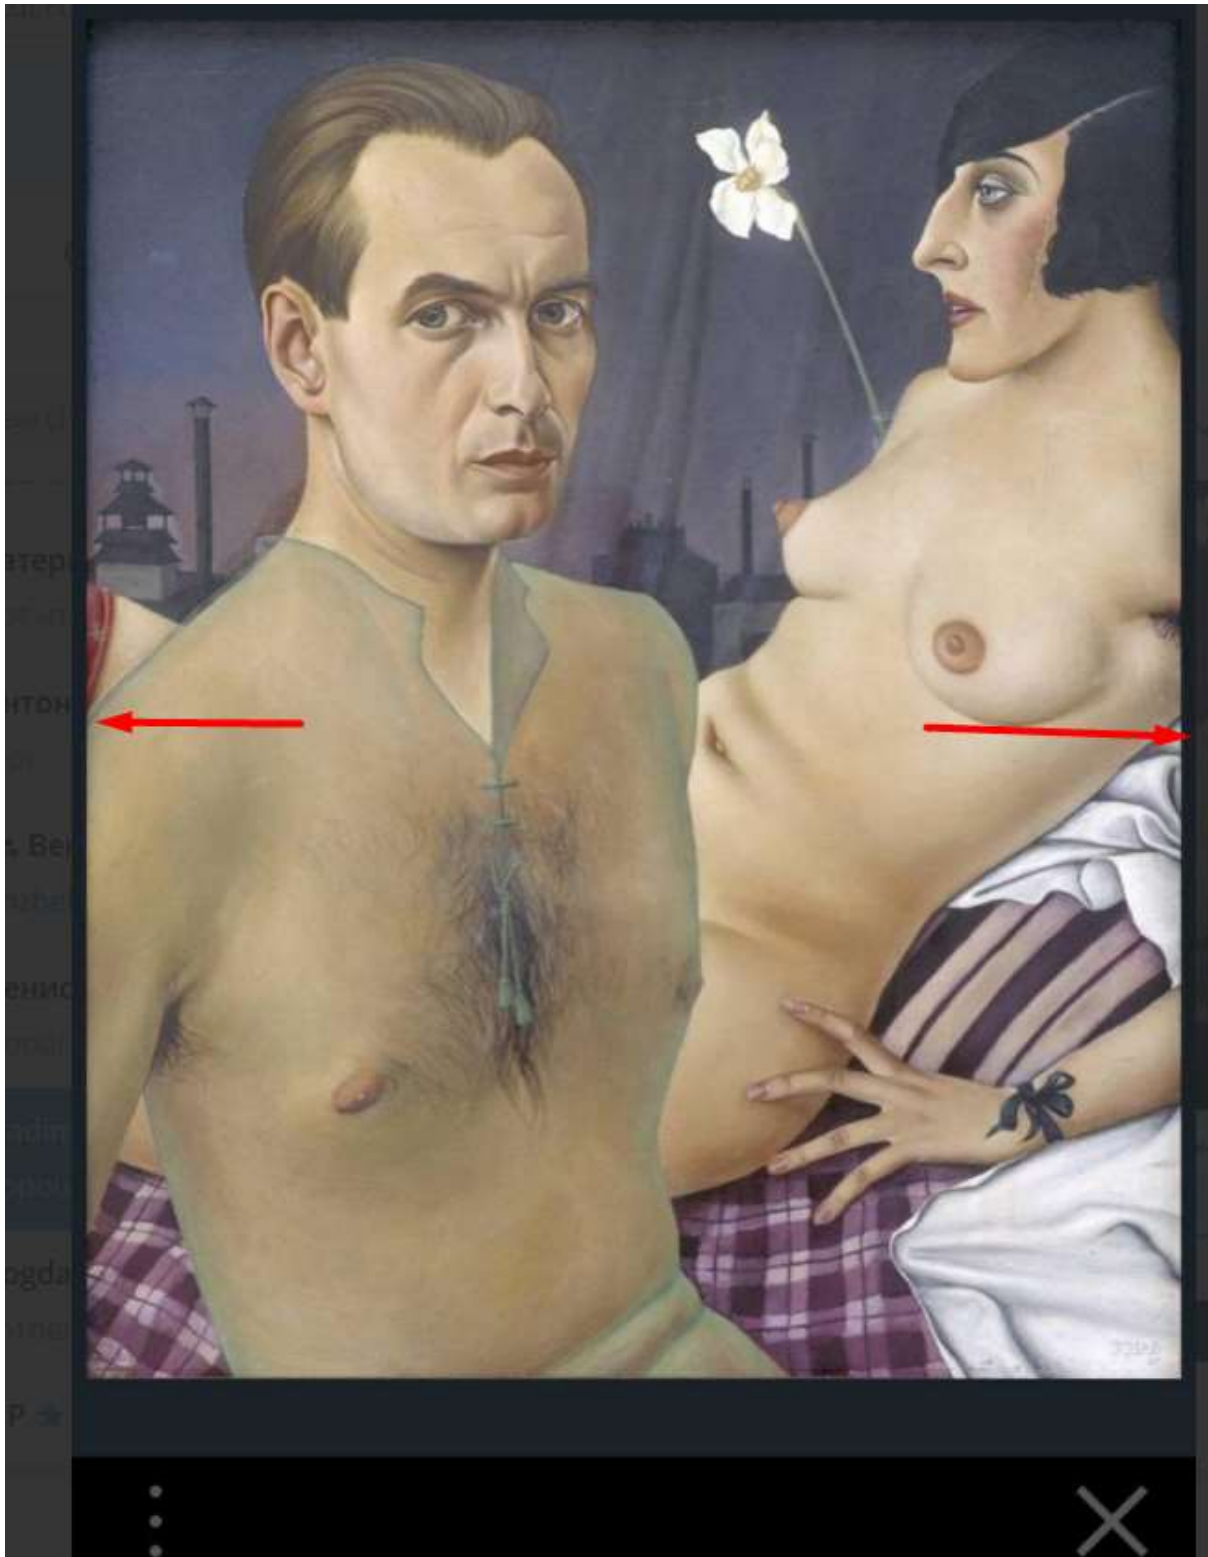

То есть аналог десктопа – это эти кнопки