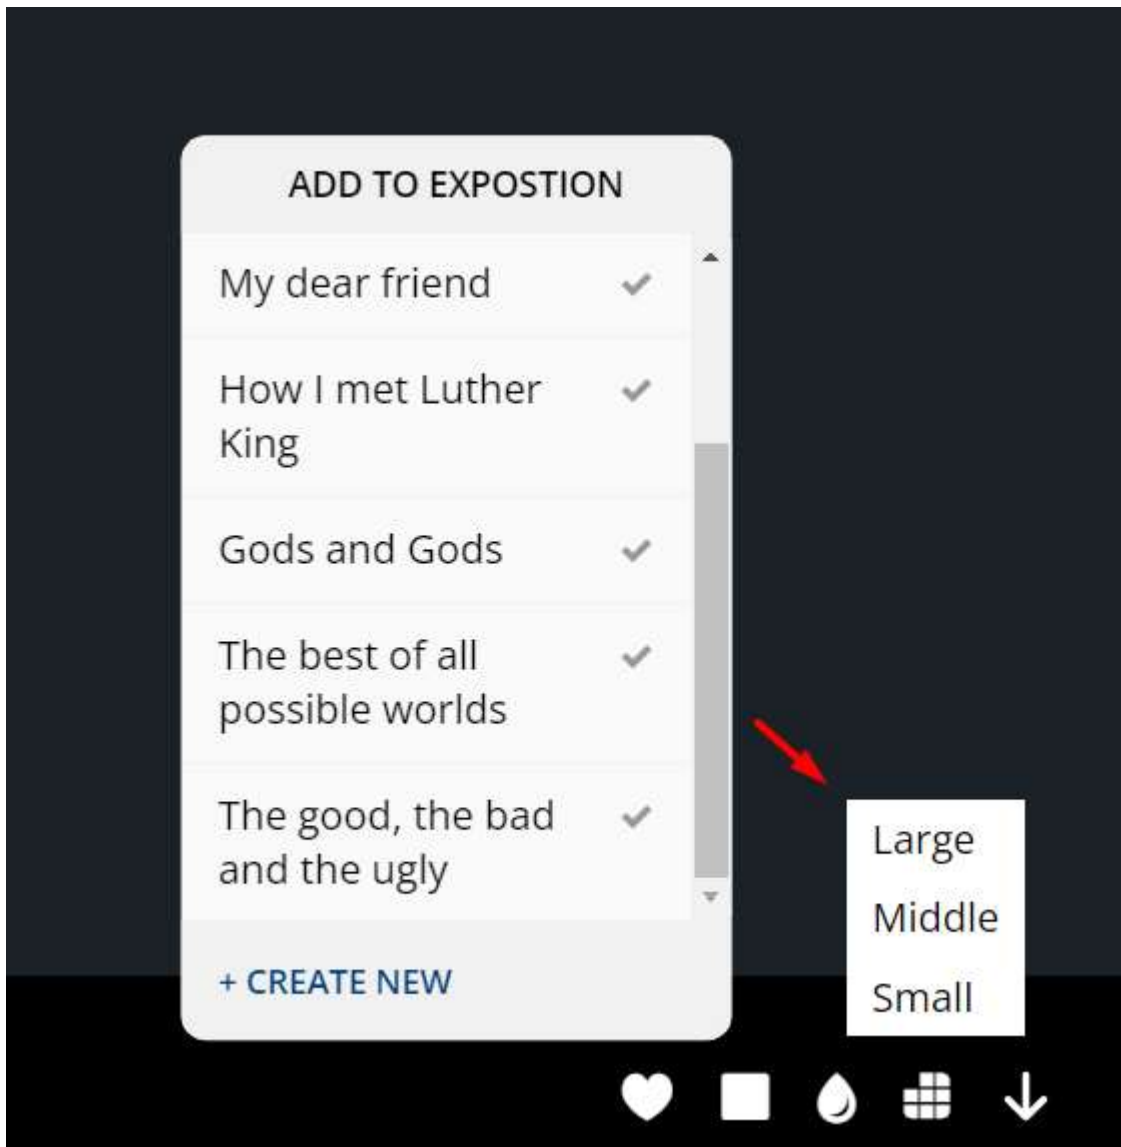

Ещё можно это меню пазла сделать чуть больше, немного мелковатая сейчас.

Также её нужно закрывать когда кликаем вне области