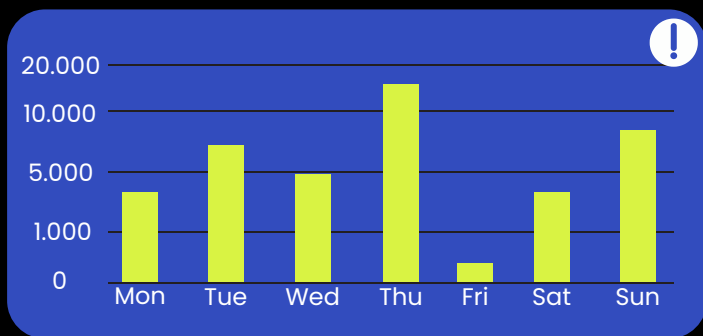

Walking activity

Steps today

16150 steps

Great job! Today you've made 5185 steps more, than yesterday. Keep going this way!
Or another compliment

Steps last 7 days

Achievements and Rewards